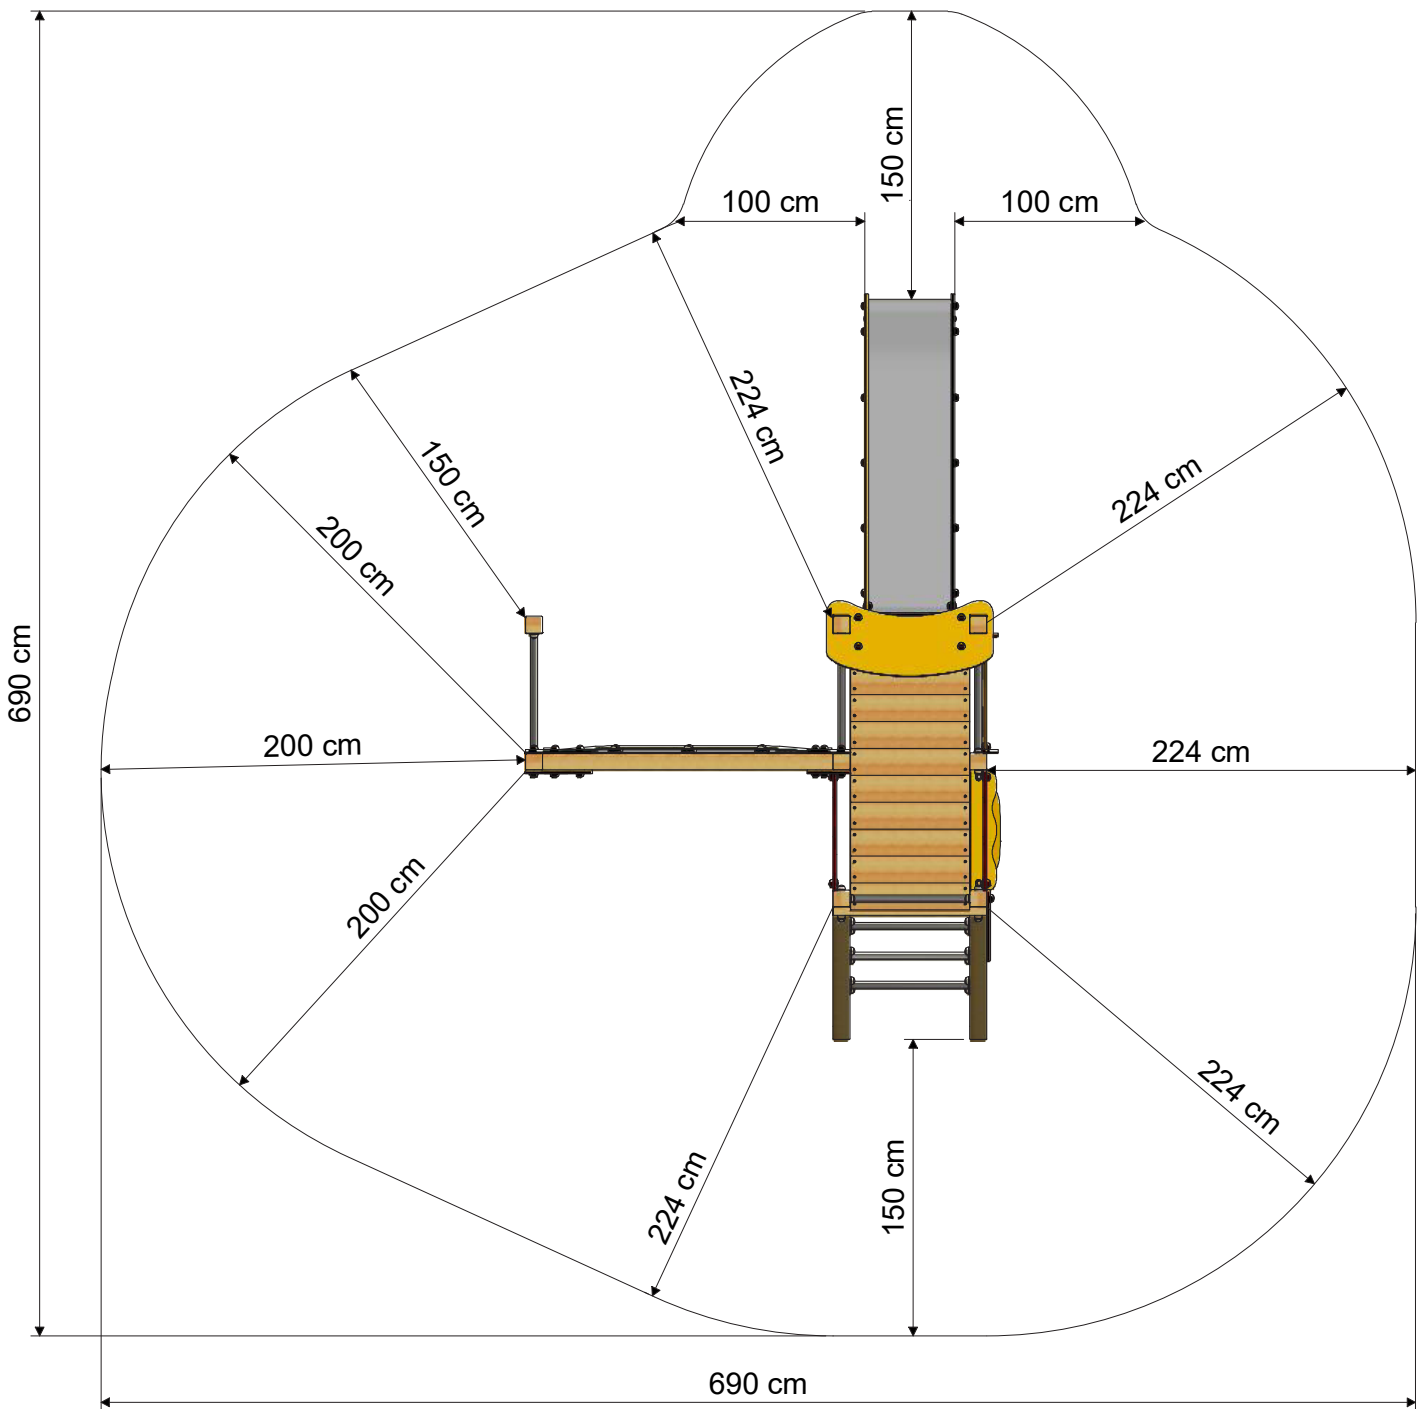

WICKEY PRO MAGIC SMILE +

- Suitable for: 10 persons
- Age: from 3 years
- Platform height: 17,2 m
- Surface area: 9,4 m²
- Freefalling height: 2,56 m
- Safety area surface: 35 m²
- Safety mats required: 154

MEASUREMENTS

SAFETY AREA