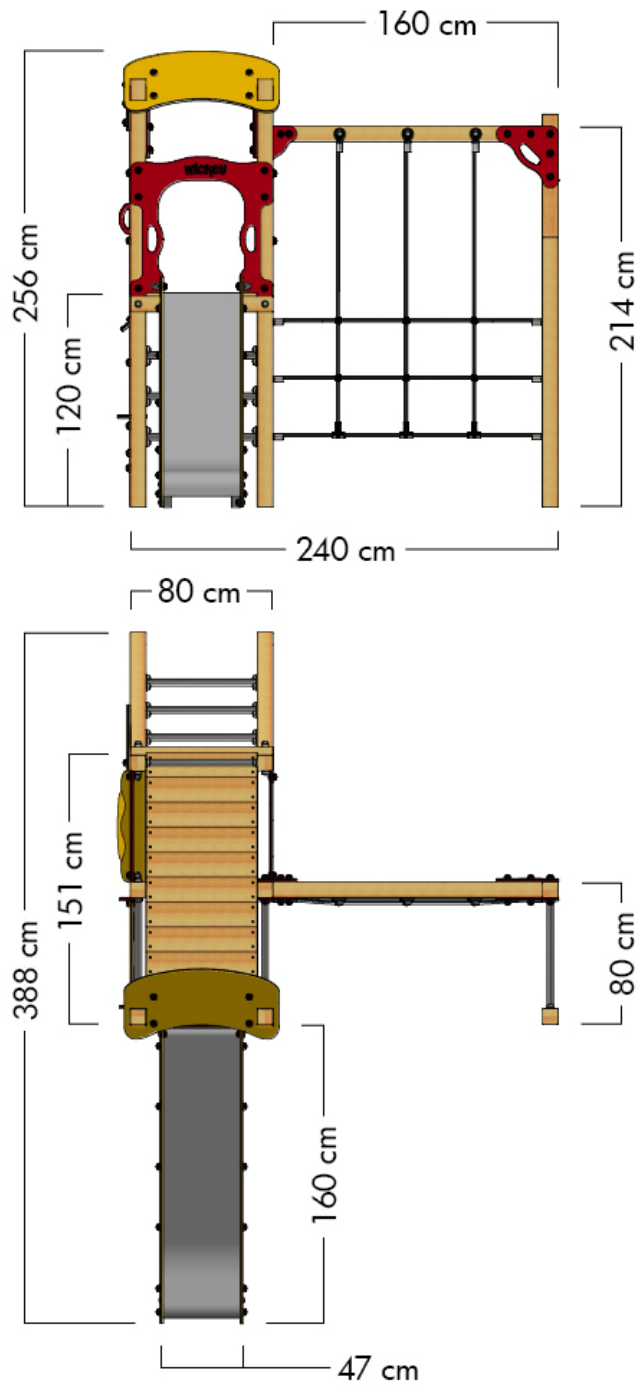

WICKEY PRO MAGIC SMILE +

- Suitable for: 10 persons
- Age: from 3 years
- Platform height: 17,2 m
- Surface area: 9,4 m²
- Freefalling height: 2,56 m
- Safety area surface: 35 m²
- Safety mats required: 154

MEASUREMENTS

SAFETY AREA